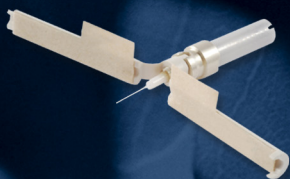

# ADVANCED TECHNOLOGY FOR FIBER OPTIC SPLICE-ON-CONNECTORS (SOC)

Fusion connectors for fibers  
from 600µm up to cable 3mm

- Simple, fast and reliable field termination
- Based on Diamond's "Crocodile Alberino" fusion ferrule assembly
- No need of glue
- Outstanding optical performance
- Available for F-3000™ (LC), E-2000™, SC, ST™, FC Splice On Connectors