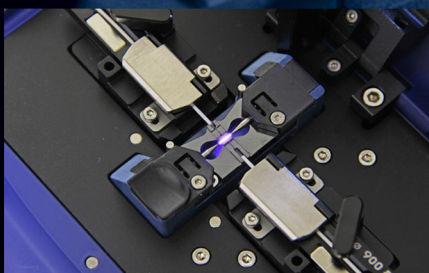

# ADVANCED TECHNOLOGY FOR FIBER OPTIC SPLICE-ON-CONNECTORS (SOC)

Fusion connectors for fibers  
from 600µm up to cable 3mm

- Simple, fast and reliable field termination
- Based on Diamond's "Crocodile Alberino" fusion ferrule assembly
- No need of glue
- Outstanding optical performance
- Available for F-3000™ (LC), E-2000™, SC, ST™, FC Splice On Connectors

## SOC COMPATIBLE SPLICERS

- Diamond Zeus
- Sumitomo
- Fitel
- Inno Istruments

DIAMOND SA  
Via del Patrizi | CH-6616 Losone | Tel. +41 91 785 45 45 | info@diamond-fo.com  
[www.diamond-fo.com](http://www.diamond-fo.com)