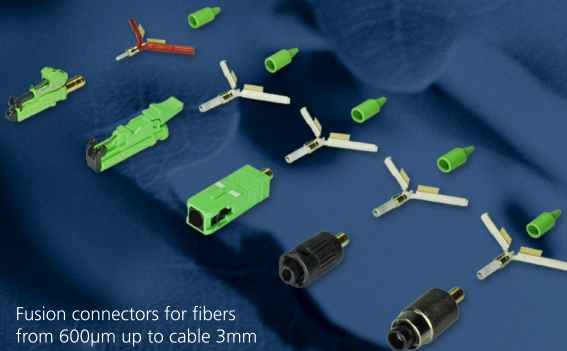

# ADVANCED TECHNOLOGY FOR FIBER OPTIC SPLICE-ON-CONNECTORS (SOC)

Fusion connectors for fibers  
from 600µm up to cable 3mm

- Simple, fast and reliable field termination
- Based on Diamond's "Crocodile Alberino" fusion ferrule assembly
- No need of glue
- Outstanding optical performance
- Available for F-3000™ (LC), E-2000™, SC, ST™, FC Splice On Connectors